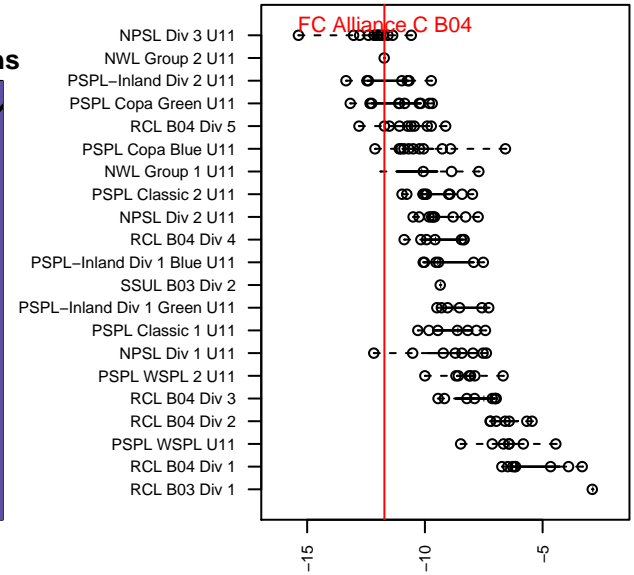

# FC Alliance C B04

FC Alliance  
 Woodinville, WA  
 B04 total strength=77  
 attack=0.1 defense=0.07  
 fall league = RCL B04 Div 5  
 spr league = Win RCL B04 Div 5

alt names used:  
 FC Alliance B04 C  
 FC ALLIANCE B04 C (WA)  
 FC ALLIANCE B04 C (WA)  
 FC Alliance B04 C  
 FC Alliance B04 C

Venues played:  
 2015 WA Rush Cup B11 Bronze U11  
 2015 REDAPT Cup Silver 9v9 U11  
 2015 RCL B04 Div 5  
 2015 Win RCL B04 Div 5  
 2015 WYS Presidents Cup B04 Division 3

**FC Alliance C B04**  
 Dots are actual minus expected GF (blue circles) and GA (red triangles).  
 Blue line is smoothed change in attack strength. Red is smoothed change in defense strength.

**attack and defense variance (black dot)  
relative to other teams  
and top 10 in region**

**attack and defense rating  
relative to others at age  
and all opponents in last 13 months**

**Performance relative to 13 month average**