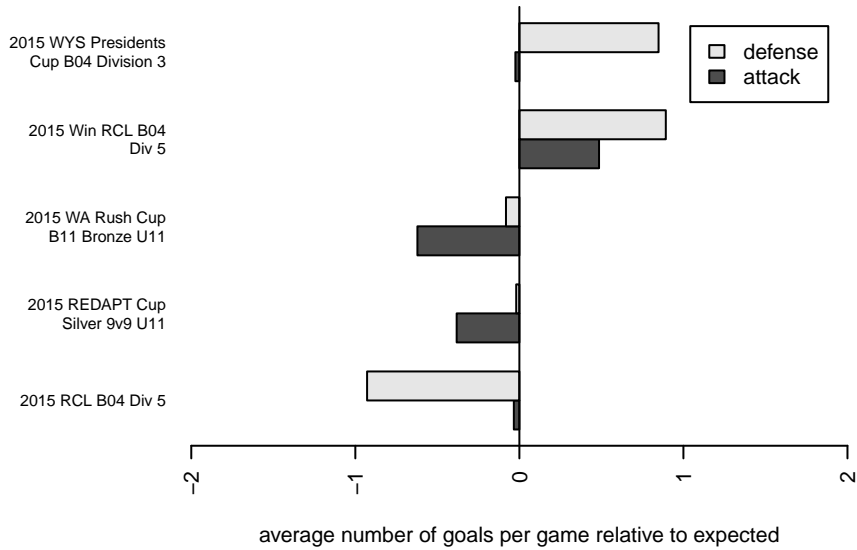

# FC Alliance C B04

FC Alliance  
 Woodinville, WA  
 B04 total strength=77  
 attack=0.1 defense=0.07  
 fall league = RCL B04 Div 5  
 spr league = Win RCL B04 Div 5

alt names used:  
 FC Alliance B04 C  
 FC ALLIANCE B04 C (WA)  
 FC ALLIANCE B04 C (WA)  
 FC Alliance B04 C  
 FC Alliance B04 C

Venues played:  
 2015 WA Rush Cup B11 Bronze U11  
 2015 REDAPT Cup Silver 9v9 U11  
 2015 RCL B04 Div 5  
 2015 Win RCL B04 Div 5  
 2015 WYS Presidents Cup B04 Division 3

**FC Alliance C B04**  
 Dots are actual minus expected GF (blue circles) and GA (red triangles).  
 Blue line is smoothed change in attack strength. Red is smoothed change in defense strength.

**attack and defense variance (black dot)  
relative to other teams  
and top 10 in region**

**attack and defense rating  
relative to others at age  
and all opponents in last 13 months**

**Performance relative to 13 month average**