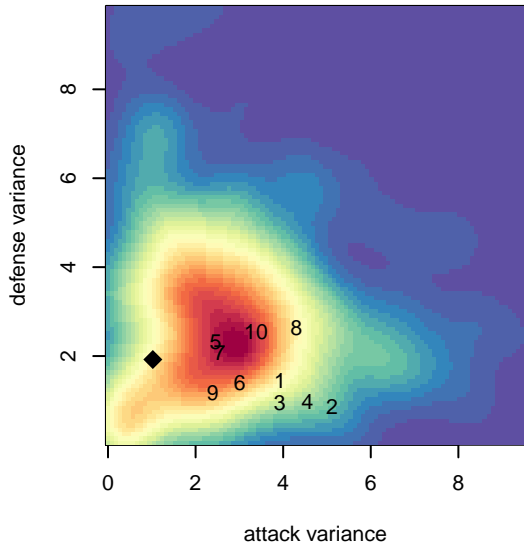

# FC Alliance C B04

FC Alliance  
 Woodinville, WA  
 B04 total strength=77  
 attack=0.1 defense=0.07  
 fall league = RCL B04 Div 5  
 spr league = Win RCL B04 Div 5

alt names used:  
 FC Alliance B04 C  
 FC ALLIANCE B04 C (WA)  
 FC ALLIANCE B04 C (WA)  
 FC Alliance B04 C  
 FC Alliance B04 C

Venues played:  
 2015 WA Rush Cup B11 Bronze U11  
 2015 REDAPT Cup Silver 9v9 U11  
 2015 RCL B04 Div 5  
 2015 Win RCL B04 Div 5  
 2015 WYS Presidents Cup B04 Division 3

**FC Alliance C B04**  
 Dots are actual minus expected GF (blue circles) and GA (red triangles).  
 Blue line is smoothed change in attack strength. Red is smoothed change in defense strength.

**attack and defense variance (black dot)  
relative to other teams  
and top 10 in region**

**attack and defense rating  
relative to others at age  
and all opponents in last 13 months**

**Performance relative to 13 month average**