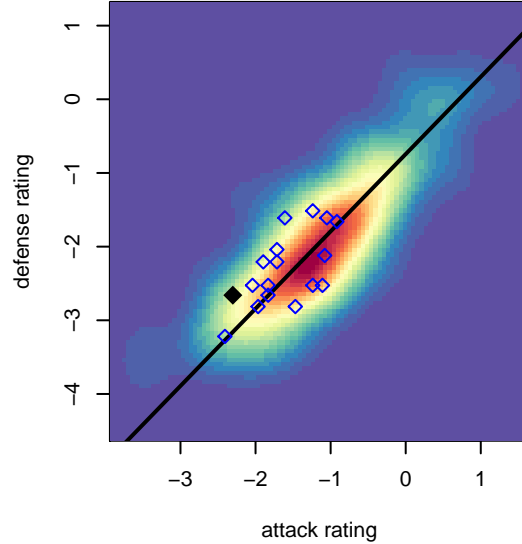

Venues played:  
 2015 WA Rush Cup B11 Bronze U11  
 2015 REDAPT Cup Silver 9v9 U11  
 2015 RCL B04 Div 5  
 2015 Win RCL B04 Div 5  
 2015 WYS Presidents Cup B04 Division 3

**FC Alliance C B04**  
 Dots are actual minus expected GF (blue circles) and GA (red triangles).  
 Blue line is smoothed change in attack strength. Red is smoothed change in defense strength.

**attack and defense variance (black dot)  
relative to other teams  
and top 10 in region**

**attack and defense rating  
relative to others at age  
and all opponents in last 13 months**

**Performance relative to 13 month average**