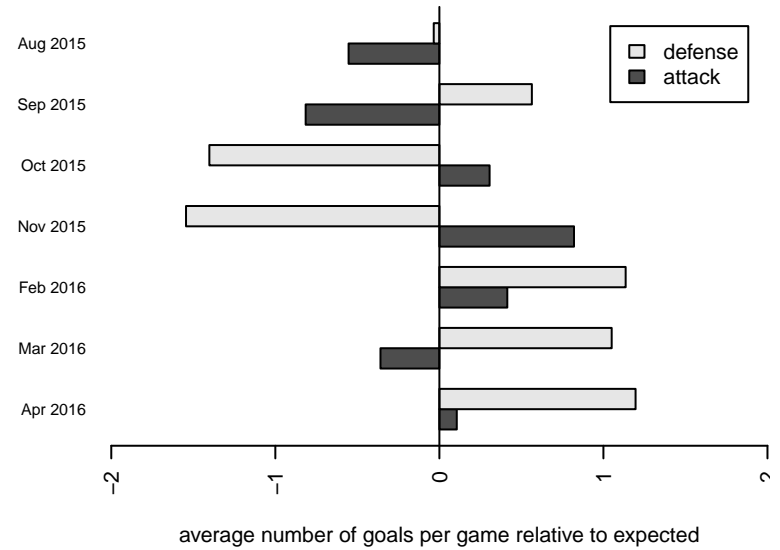

Performance relative to 13 month average