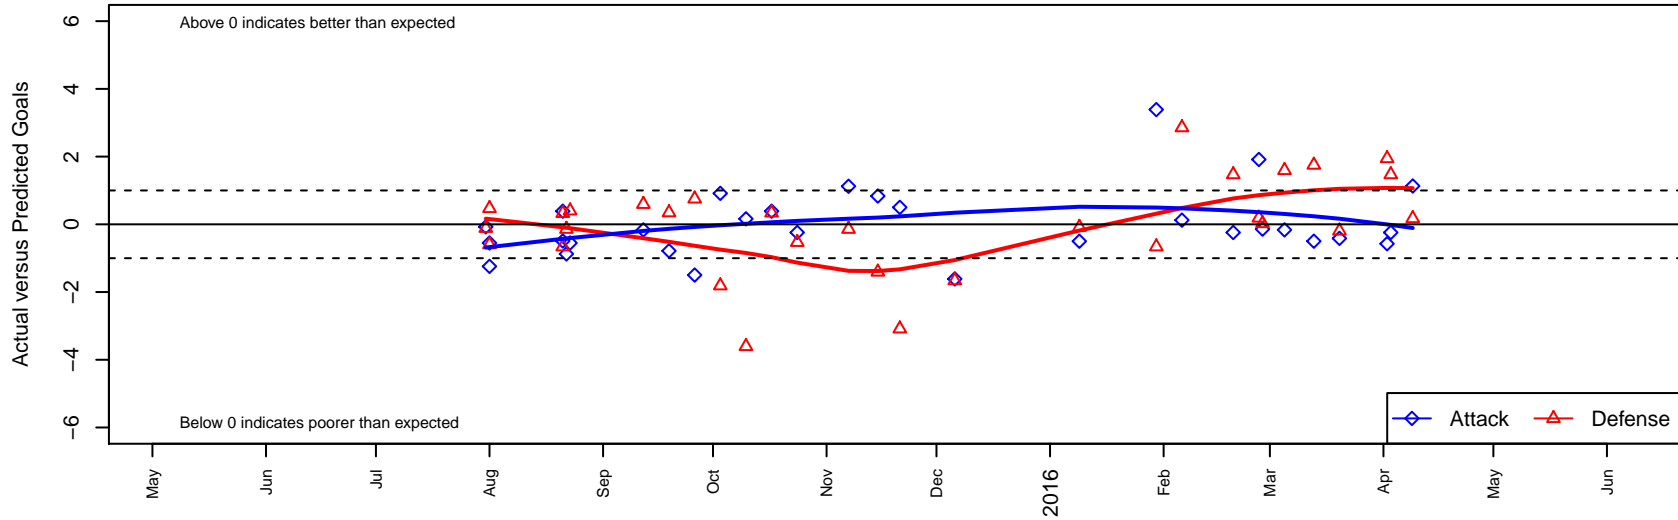

# FC Alliance C B04

FC Alliance  
 Woodinville, WA  
 B04 total strength=77  
 attack=0.1 defense=0.07  
 fall league = RCL B04 Div 5  
 spr league = Win RCL B04 Div 5

alt names used:  
 FC Alliance B04 C  
 FC ALLIANCE B04 C (WA)  
 FC ALLIANCE B04 C (WA)  
 FC Alliance B04 C  
 FC Alliance B04 C

Venues played:  
 2015 WA Rush Cup B11 Bronze U11  
 2015 REDAPT Cup Silver 9v9 U11  
 2015 RCL B04 Div 5  
 2015 Win RCL B04 Div 5  
 2015 WYS Presidents Cup B04 Division 3

**FC Alliance C B04**  
 Dots are actual minus expected GF (blue circles) and GA (red triangles).  
 Blue line is smoothed change in attack strength. Red is smoothed change in defense strength.

**attack and defense variance (black dot)  
relative to other teams  
and top 10 in region**

**attack and defense rating  
relative to others at age  
and all opponents in last 13 months**

**Performance relative to 13 month average**